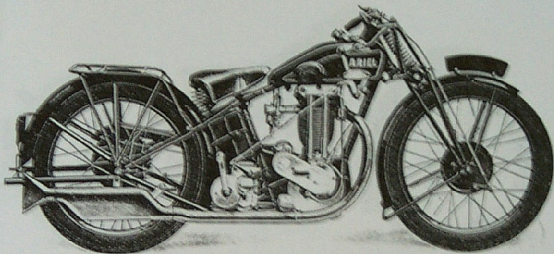

# ARIEL

5.5 H.P. STANDARD SIDE VALVE  
MODEL A

£43.10

With POPULAR SPORTS (Q) or  
TOURING (R) SIDECAR

£54

5.5 H.P. DE LUXE SIDE VALVE  
MODEL B

£46

With STANDARD TOURING (S)  
SIDECAR

£59.10

5.0 H.P. O.H.V. STANDARD  
MODEL C

£48.10

With STANDARD SPORTS (T)  
SIDECAR

£63.10

5.0 H.P. O.H.V. DE LUXE  
MODEL D

£50

With DE LUXE TOURING (U)  
SIDECAR