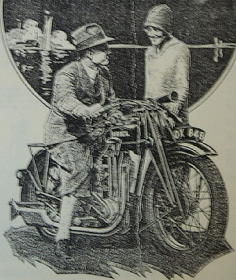

# ARIEL

5.5 H.P. STANDARD SIDE VALVE  
MODEL A

£43.10

With POPULAR SPORTS (Q) or  
TOURING (R) SIDECAR

£54

5.5 H.P. DE LUXE SIDE VALVE  
MODEL B

£46

With STANDARD TOURING (S)  
SIDECAR