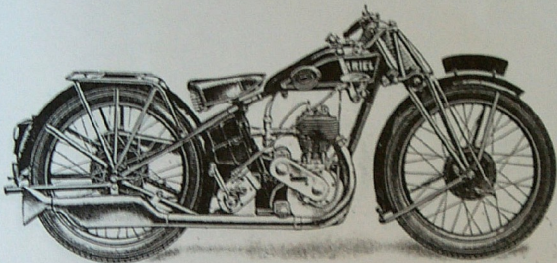

# ARIEL

5.5 H.P. STANDARD SIDE VALVE  
MODEL A

£43.10

With POPULAR SPORTS (Q) or  
TOURING (R) SIDECAR

£54

5.5 H.P. DE LUXE SIDE VALVE  
MODEL B

£46

With STANDARD TOURING (S)  
SIDECAR

£59.10

5.0 H.P. O.H.V. STANDARD  
MODEL C

£48.10

With STANDARD SPORTS (T)  
SIDECAR

£63.10

5.0 H.P. O.H.V. DE LUXE  
MODEL D

£50

With DE LUXE TOURING (U)  
SIDECAR

£66.10

5 h.p. O.H.V. Two Port Super Sports  
MODEL E

£52.10

With SUPER SPORTS (V)  
SIDECAR

£72.10