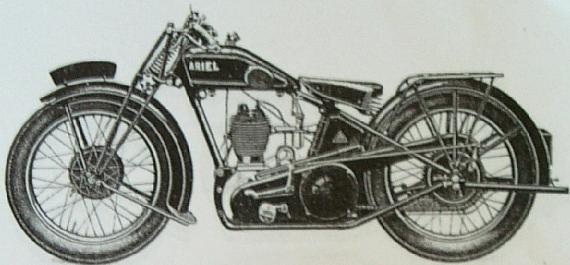

# ARIEL

5.5 H.P. STANDARD SIDE VALVE  
MODEL A

£43.10

With POPULAR SPORTS (Q) or  
TOURING (R) SIDECAR

£54

5.5 H.P. DE LUXE SIDE VALVE  
MODEL B

£46

With STANDARD TOURING (S)  
SIDECAR

£59.10

5.0 H.P. O.H.V. STANDARD  
MODEL C

£48.10

With STANDARD SPORTS (T)  
SIDECAR

£63.10

5.0 H.P. O.H.V. DE LUXE  
MODEL D

£50

With DE LUXE TOURING (U)  
SIDECAR